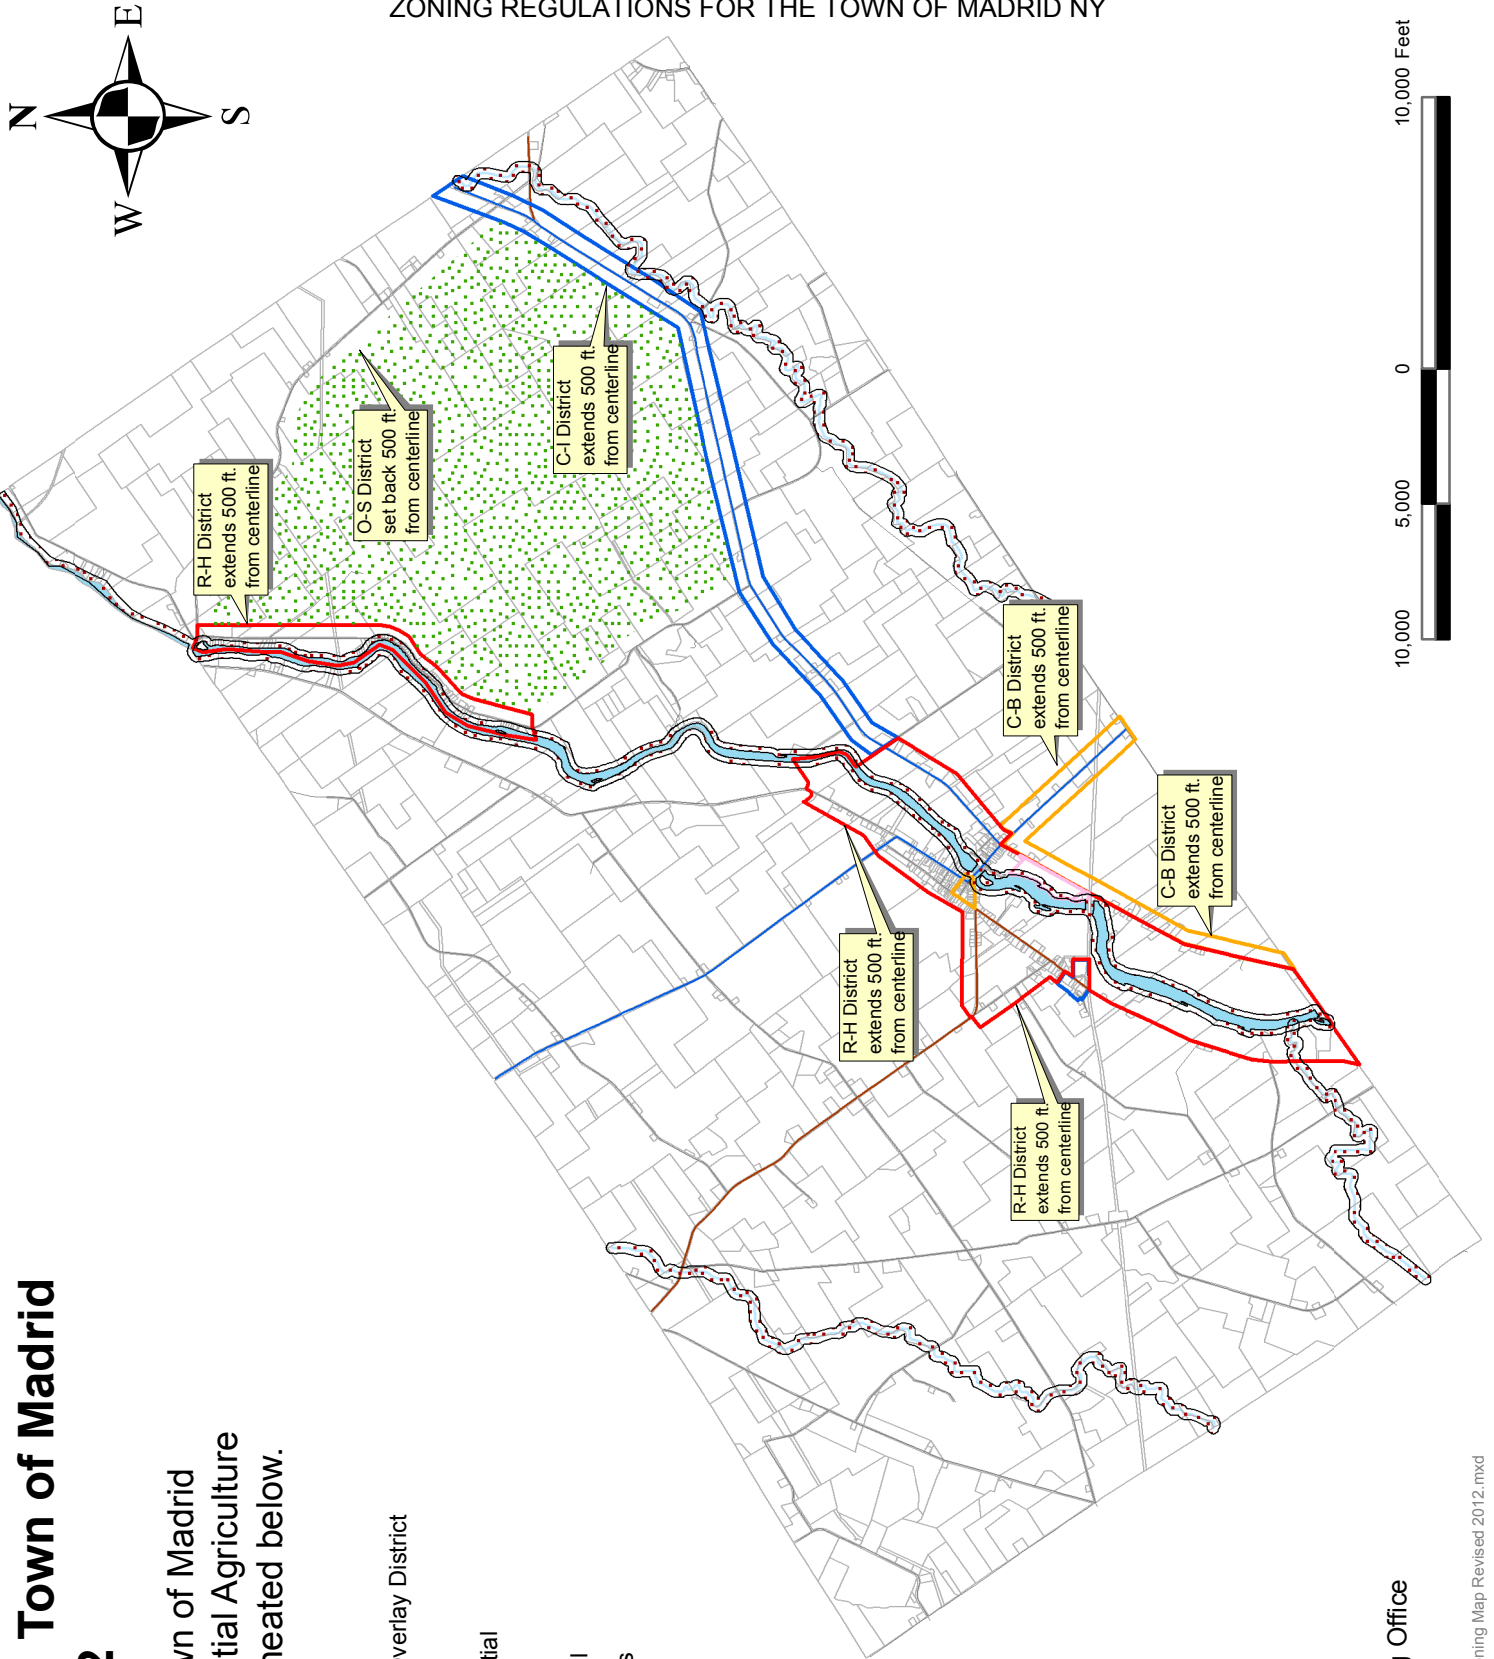

Zoning Map: Town of Madrid Revised 2012

All areas in the Town of Madrid are zoned Residential Agriculture except where delineated below.

Legend

-  Land Conservation Overlay District
-  Open Space
-  Commercial Residential
-  Residential Hamlet
-  Commercial Industrial
-  Commercial Business
-  Property Boundary
-  River or Stream
- Road or Highway**
 -  State
 -  County
 -  Local

ZONING REGULATIONS FOR THE TOWN OF MADRID NY

St Lawrence Co. Planning Office
Revised 2012